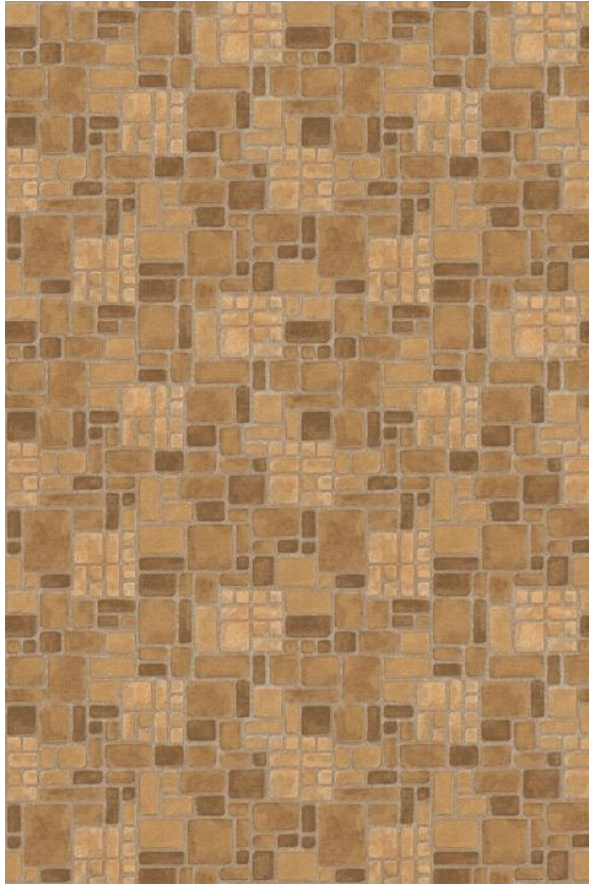

Heritage Brick Colors

Produced in CushionStep™ Better

Supreme comfort combined with durable Diamond 10® Technology. This flooring is ideal for homeowners seeking both performance and a soft, warm touch underfoot.

SCRATCH & STAIN RESISTANCE

DURABILITY

COMFORT

WEAR RESISTANCE

B3400 - SERENE BLUE

B3401 - CAMEL

B3402 - CORAL

B3403 - DUSK